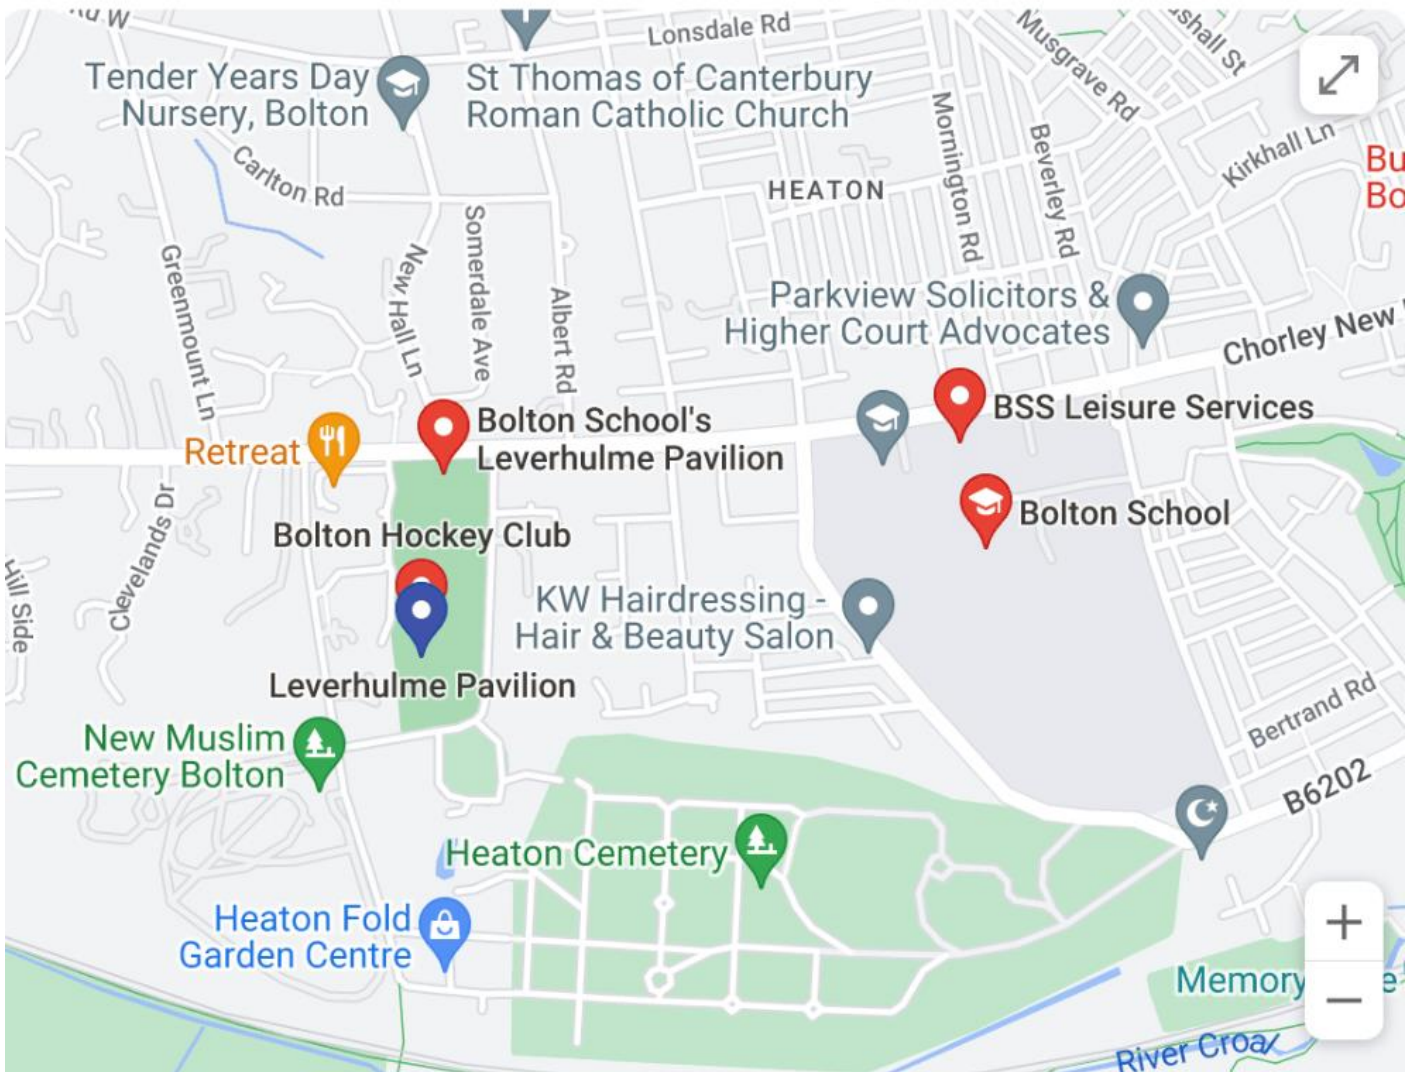

Tel: 01204 333714

Fax: 01204 333531

office@masefield.bolton.sch.uk

www.masefield.bolton.sch.uk

School Twitter: @MasefieldCP

Executive Headteacher: Mrs L Whittaker

Head of School: Mr A Done